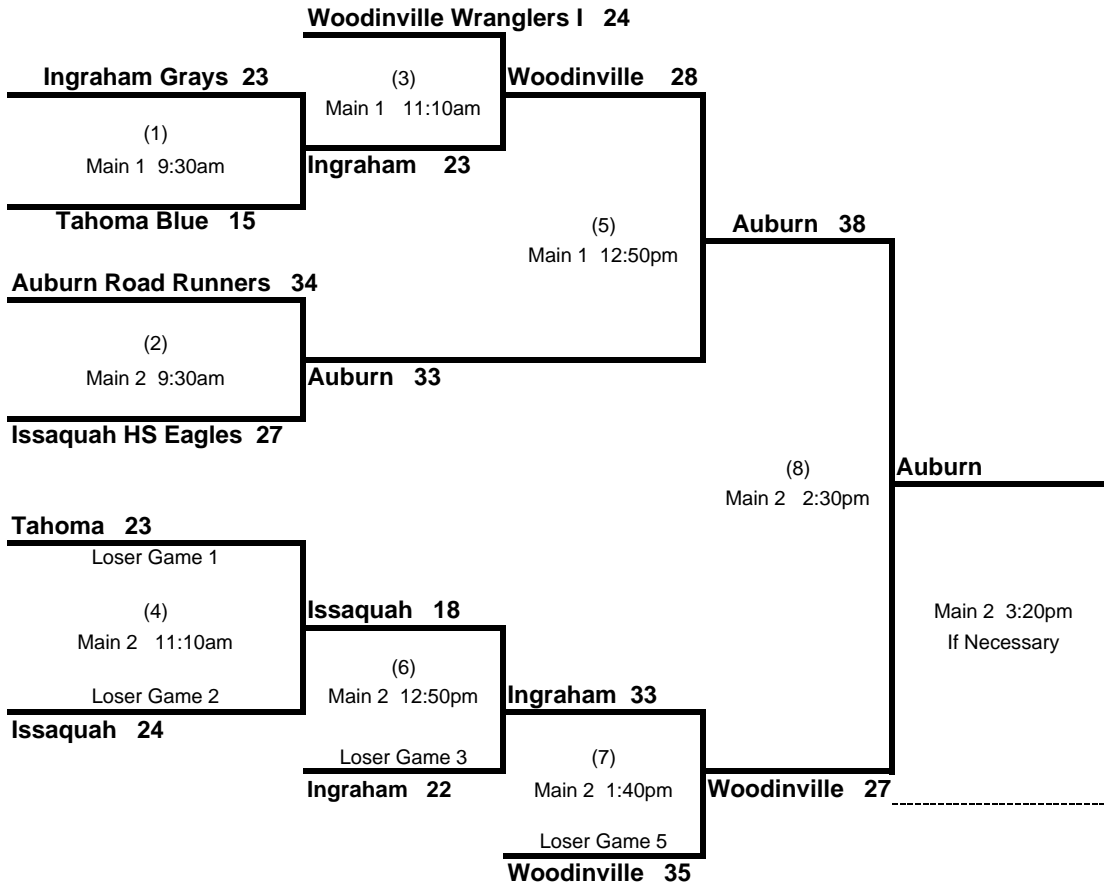

# 2010 KING COUNTY REGION BASKETBALL TOURNAMENT

## Skills Athletes to State

Andrea Hadley	Kent SD
April Graham	Tahoma
Bradley Gorgen	FW Schools
Joshua Baltierra	Kent SD
Shelby Chase	Kent SD

**2010 KING COUNTY REGION BASKETBALL TOURNAMENT**

**SENIOR 1/2 DIVISION**