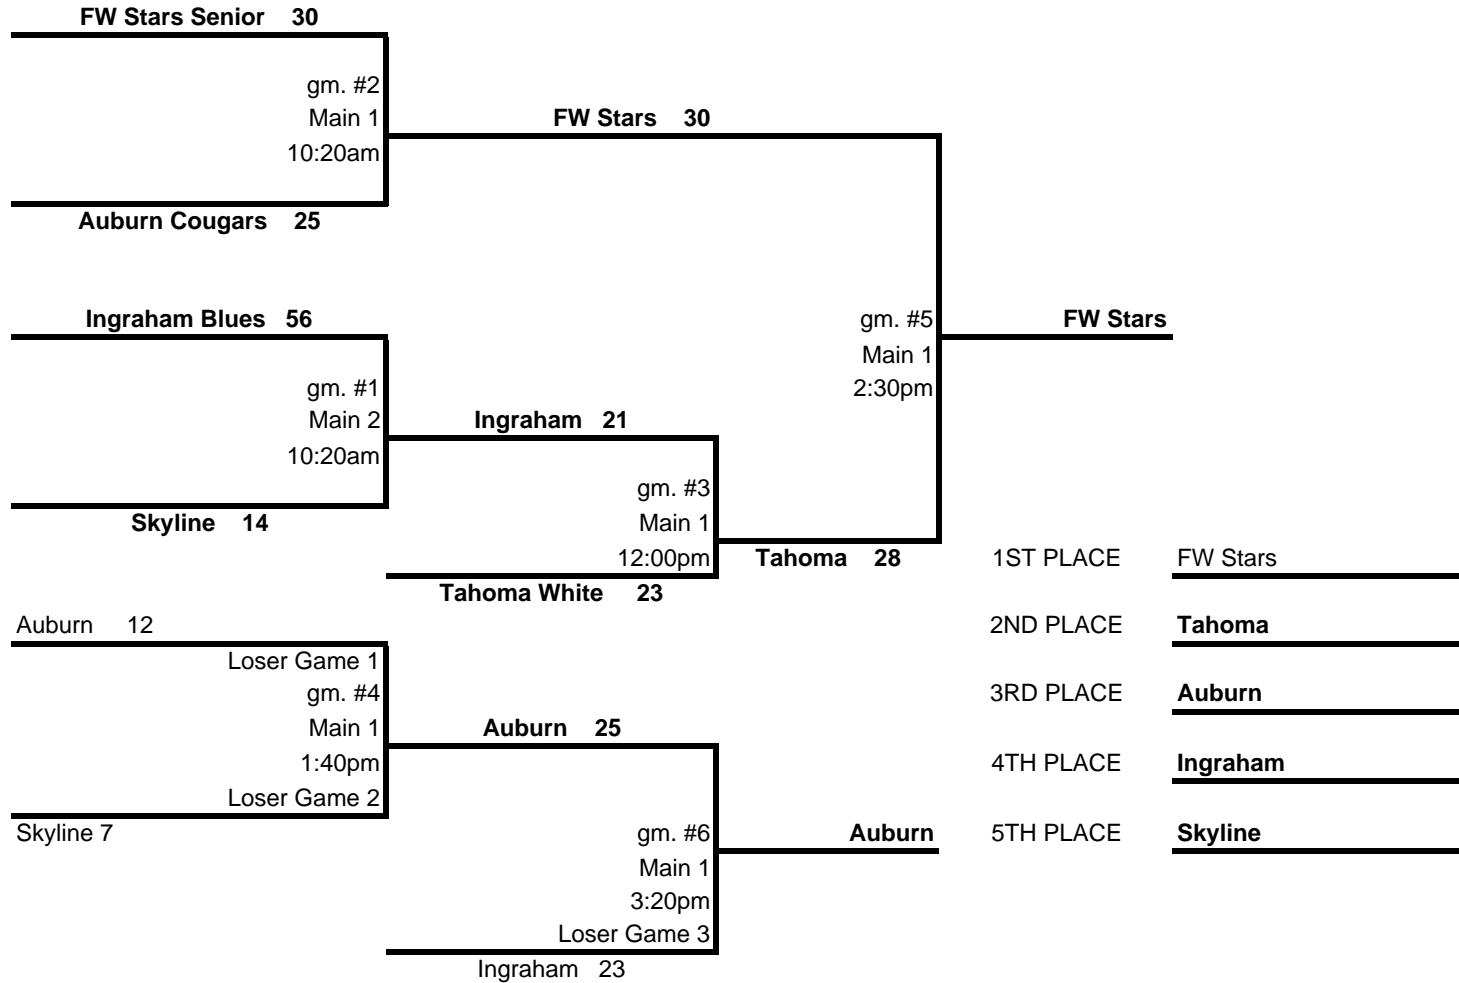

2010 KING COUNTY REGION BASKETBALL TOURNAMENT

SENIOR 4 DIVISION