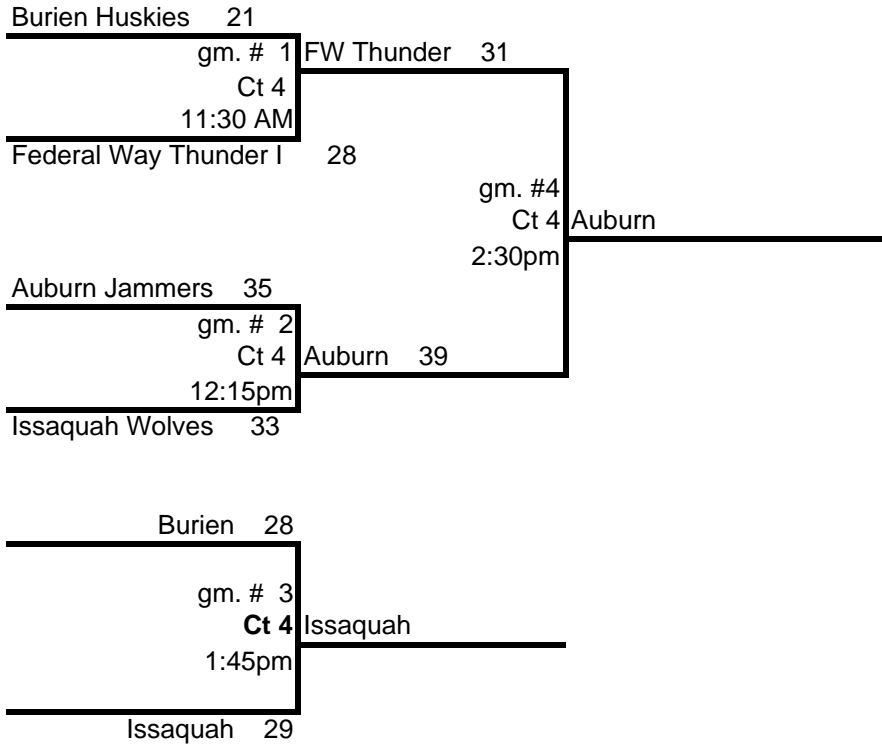

2010 KING COUNTY REGION BASKETBALL TOURNAMENT

MASTERS 1-3 DIVISION

Issaquah MS

(M1 to State) 1st Place: Auburn Jammers

(M2 to State) 2nd Place: Federal Way Thunder 1

(M3 to State) 3rd Place: Issaquah Wolves

4th Place: Burien Huskies