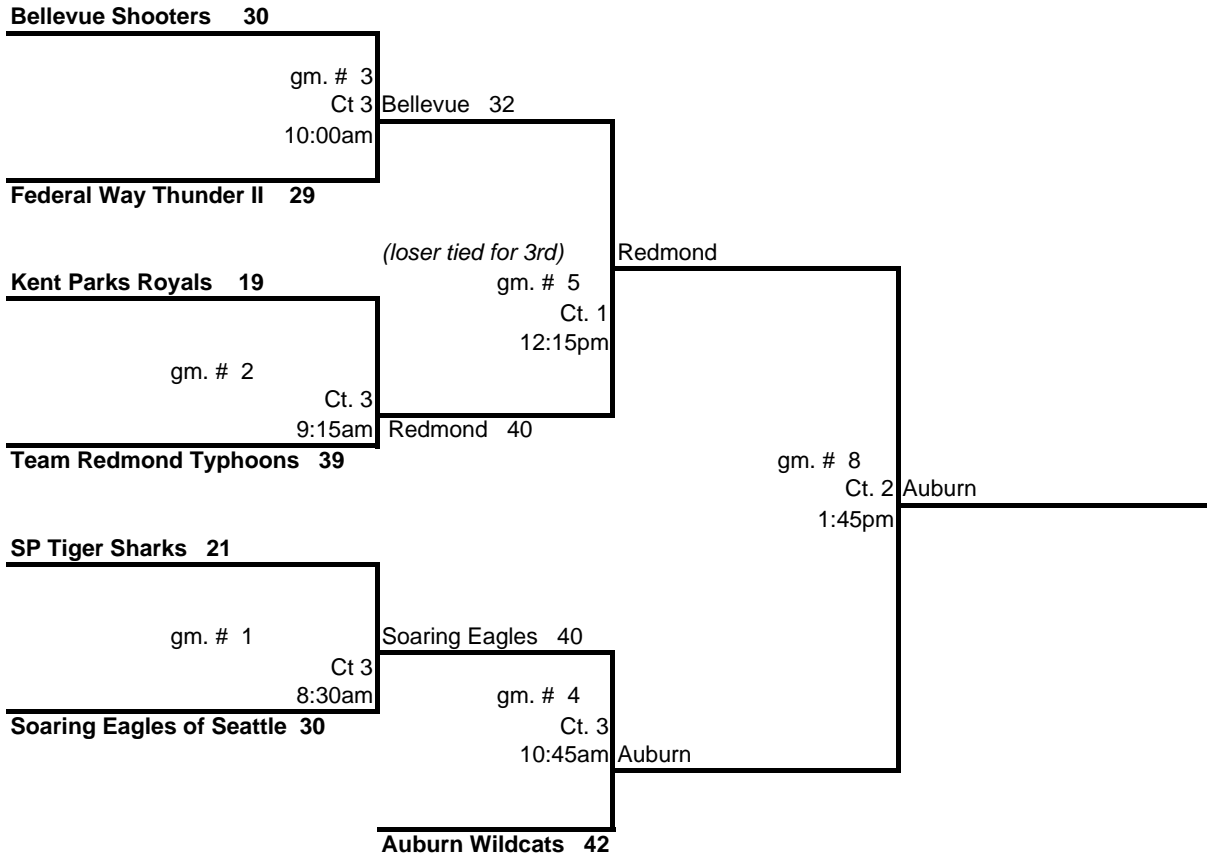

**2010 KING COUNTY REGION BASKETBALL TOURNAMENT
MASTER 6 DIVISION
Issaquah Community Center**

- 1 Auburn
- 2 Redmond
- T-3 Bellevue Shooters
- T-3 Soaring Eagles
- T-3 Tiger Sharks
- T-5 Kent Royals
- T-5 FW Thunder 2