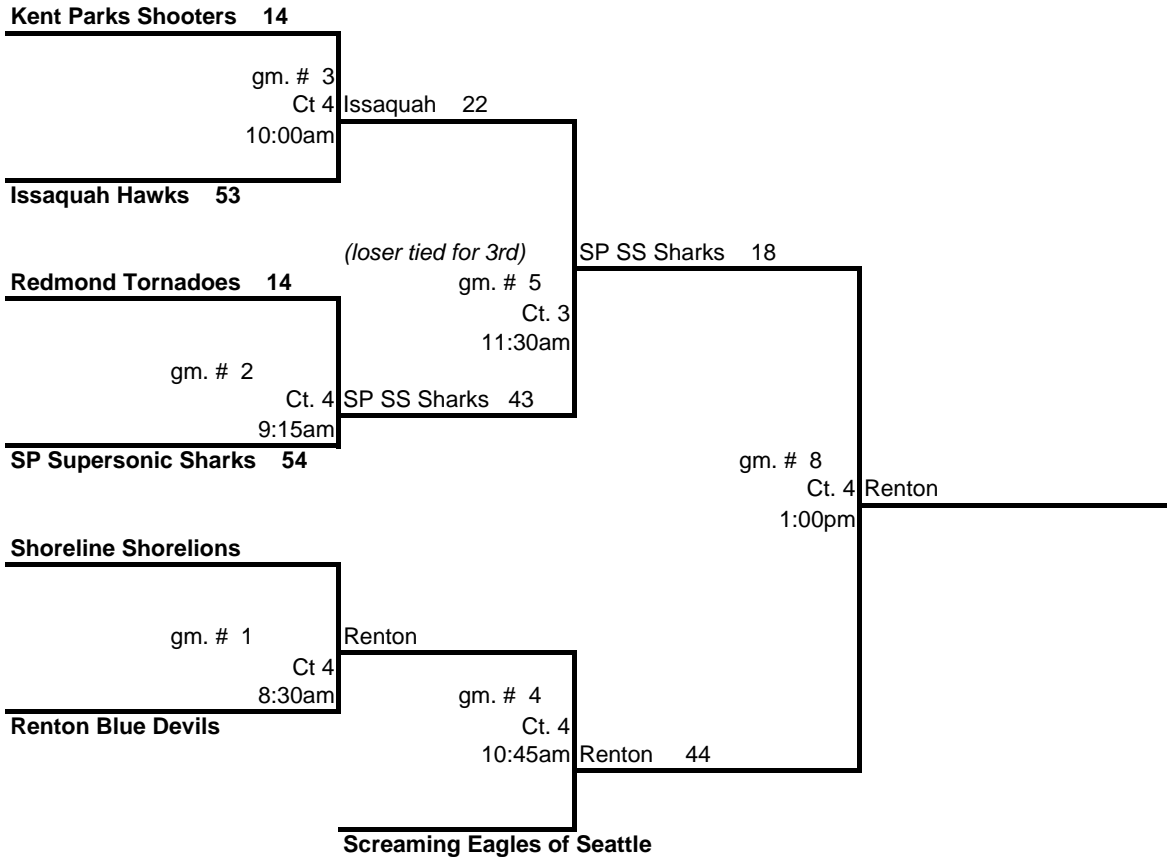

# 2010 KING COUNTY REGION BASKETBALL TOURNAMENT

## MASTERS 1-3 DIVISION

Issaquah MS

(M1 to State) 1st Place: Auburn Jammers

(M2 to State) 2nd Place: Federal Way Thunder 1

(M3 to State) 3rd Place: Issaquah Wolves

4th Place: Burien Huskies

**2010 KING COUNTY REGION BASKETBALL TOURNAMENT  
 MASTER 4 DIVISION  
 Issy CC & MS**