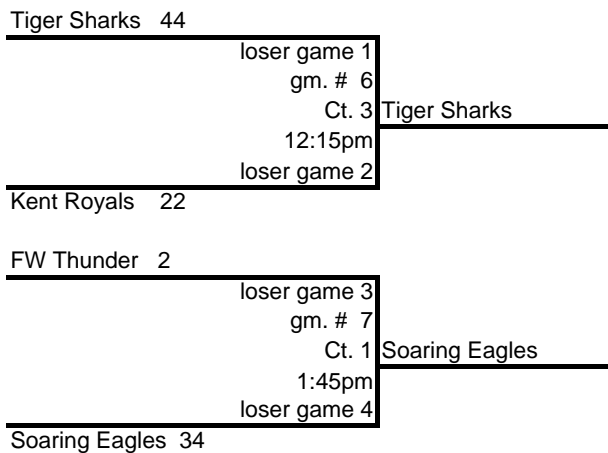

**2010 KING COUNTY REGION BASKETBALL TOURNAMENT
MASTER 6 DIVISION
Issaquah Community Center**

- 1 Auburn
- 2 Redmond
- T-3 Bellevue Shooters
- T-3 Soaring Eagles
- T-3 Tiger Sharks
- T-5 Kent Royals
- T-5 FW Thunder 2