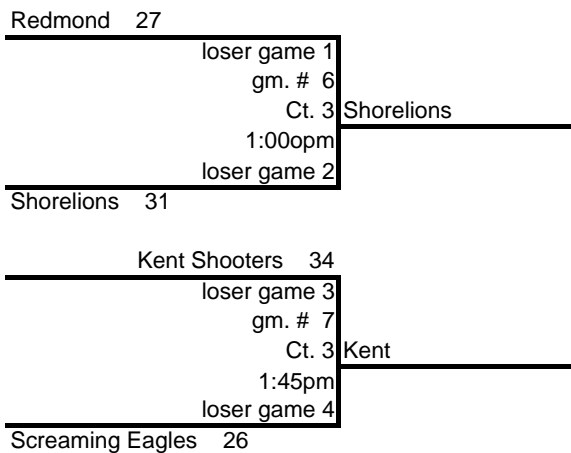

# 2010 KING COUNTY REGION BASKETBALL TOURNAMENT

## MASTERS 1-3 DIVISION

Issaquah MS

(M1 to State) 1st Place: Auburn Jammers

(M2 to State) 2nd Place: Federal Way Thunder 1

(M3 to State) 3rd Place: Issaquah Wolves

4th Place: Burien Huskies

**2010 KING COUNTY REGION BASKETBALL TOURNAMENT  
 MASTER 4 DIVISION  
 Issy CC & MS**

- 1 Renton Blue Devils
- 2 SP SS Sharks
- T-3 Issaquah Hawks
- T-3 Shorelions
- T-3 Kent Shooters
- T-5 Redmond Tornadoes
- T-5 Screaming Eagles