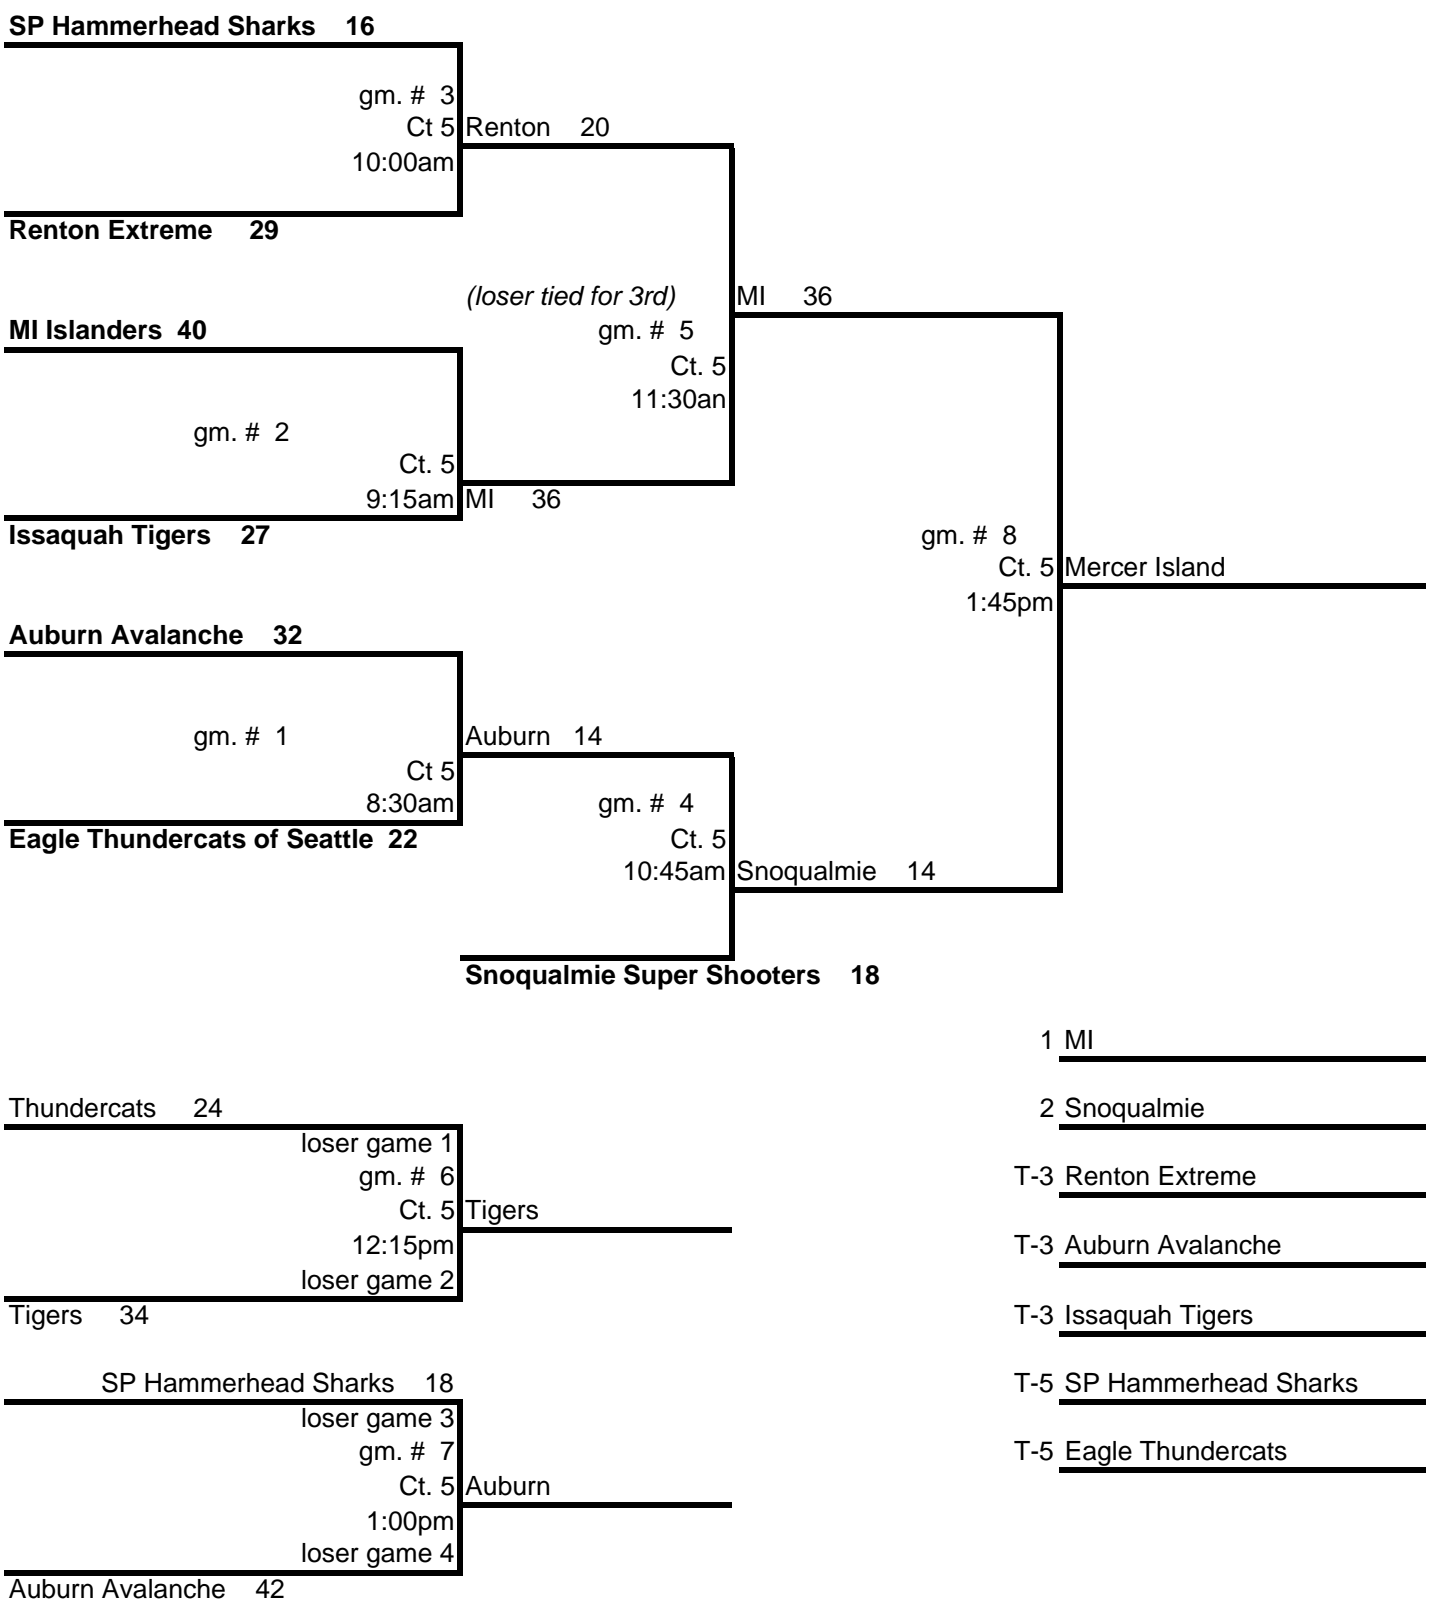

2010 KING COUNTY REGION BASKETBALL TOURNAMENT MASTER 5 DIVISION

Clark Elementary School