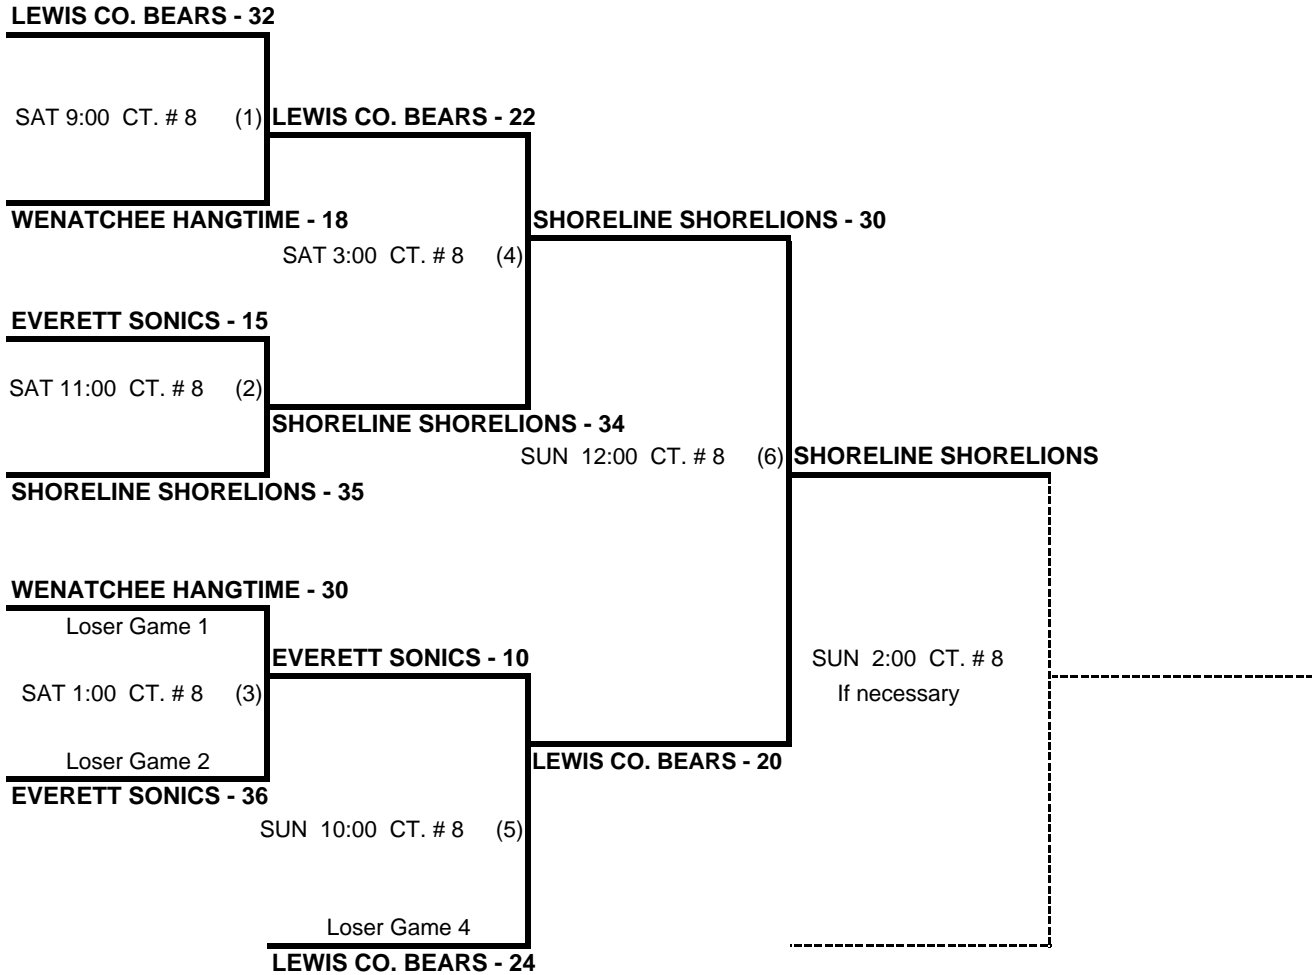

MASTERS 6

CLOVIS POINT INTERMEDIATE SCHOOL

1ST PLACE **SHORELINE SHORELIONS**

2ND PLACE **LEWIS CO. BEARS**

3RD PLACE **EVERETT SONICS**

4TH PLACE **WENATCHEE HANGTIME**